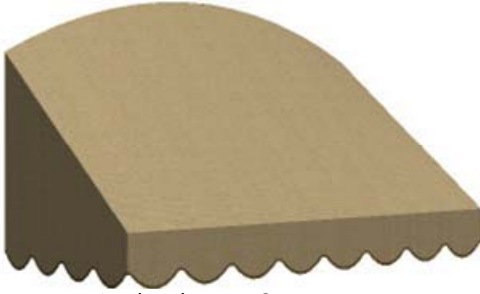

## RESIDENTIAL & COMMERCIAL

Traditional Stationary

Dome

Flat Panel

Arched-Top Stationary

Clam (European Dome)

Swag (Concave)

Flat End Dome (Convex)

Long Dome

Patio Cover

Gabled Entry

Barrel Entry

All styles available with different valance options:

Loose Valance

Tight Valance

No Valance