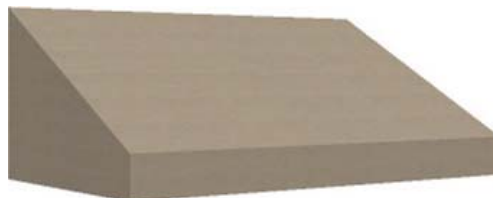

## RESIDENTIAL & COMMERCIAL

Traditional Stationary

Dome

Flat Panel

Arched-Top Stationary

Clam (European Dome)

Swag (Concave)

Flat End Dome (Convex)

Long Dome

Patio Cover

Gabled Entry

Barrel Entry

All styles available with different valance options:

Loose Valance

Tight Valance

No Valance